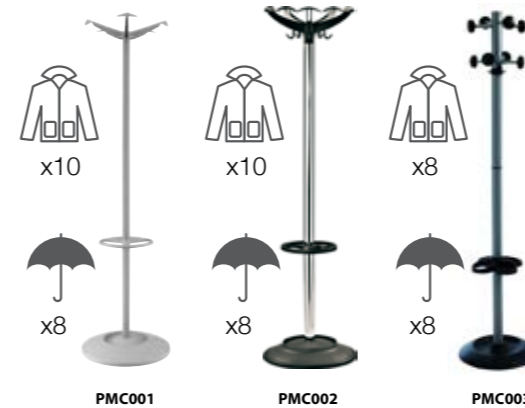

CODE	DESCRIPTION	PRICE
SIE50001	Chrome 4 leg	£144.00

Taurus Plastic

2 YR

- 2 Year warranty
- Stacks up to 8 high

From £26

CODE	DESCRIPTION	PRICE
TAU40002	No arms	£26.00
TAU40003	Fixed arms	£40.00
TAU40004	Arm & tablet	£50.00

2x Sienna Stool

2 YR

- 2 Year warranty
- Sold in packs of 2

Only £67.50 Each

CODE	DESCRIPTION	PRICE
SIE50009	Chrome 4 leg	£135

Coat Stands

From £40

Keep the office free from clutter with a place to store coats, hats, bags and umbrellas with our versatile and stylish coat and umbrella stands.