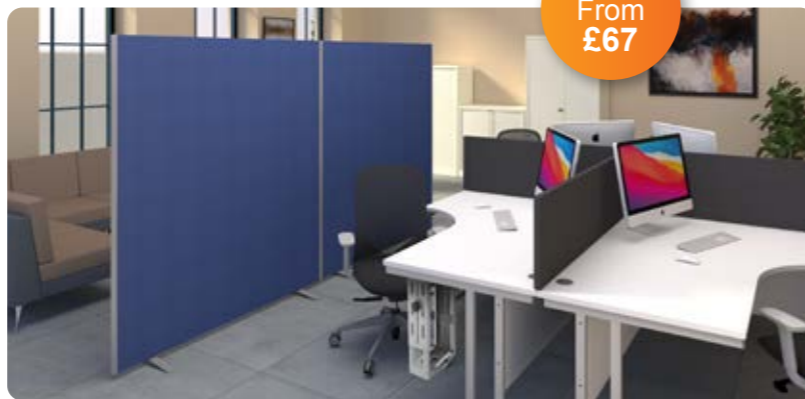

Floor Standing Screens

From **£67**

CODE	WIDTH	HEIGHT	PRICE
512	1200mm	1500mm	£67.00
516	1600mm	1500mm	£76.00
518	1800mm	1500mm	£84.00
812	1200mm	1800mm	£75.00
814	1400mm	1800mm	£80.00
816	1600mm	1800mm	£85.00

Desk Top Screens

- 30mm thick with layer of foam between outer fabric.
- Combines a slim profile with robust and durable construction.
- Desk mounted screens use standard desk brackets which come as standard.

From **£34**

CODE	WIDTH	HEIGHT	PRICE
ES800S	800mm	400mm	£34.00
ES1000S	1000mm	400mm	£35.00
ES1200S	1200mm	400mm	£36.00
ES1400S	1400mm	400mm	£38.00
ES1600S	1600mm	400mm	£40.00
ES1800S	1800mm	400mm	£44.00