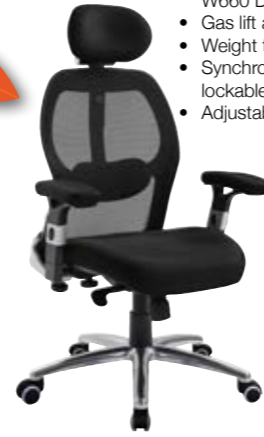

Black
BLK

Blue
BLU

3
YR

Sandro

- 3 Year warranty
- 150kg weight tolerance
- Overall dimensions: W660 D660 H1235-1335 mm
- Gas lift adjustment
- Weight tension control
- Synchro seat & back tilt lockable options
- Adjustable lumbar support

Only **£133**

CODE	ARM TYPE	PRICE
SND300K2-K	Adjustable arms	£133.00

3
YR

Vantage

From **£42**

Height adjustable arms

Seat and back height adjustable

Lockable reclining back