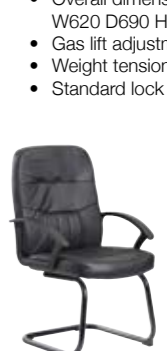

Cavalier

Only **£58**

Available as visitor chair
CAV100C1

Faux Leather

CODE	ARM TYPE	PRICE
CAV300T1	Fixed Arms	£58.00
CAV100C1	Fixed Arms	£58.00